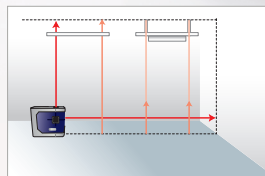

Agatec PL5 5-Beam Plumb, Level and Squaring Laser.

The Agatec PL5 5-Beam Laser produces 5 crisp and clear laser reference points each at 90° to each other, making it the perfect choice for any plumb, level, or squaring application.

The self leveling system and magnetically dampened compensator provides a quick and easy set up each and every time.

- **Compensator lock protects instrument during transport and storage**
- **Swivel Top Universal Mount provides for use on standard tripod, over the track, on the wall or directly on the floor**
- **Automatic shut off after 1-hour**
- **Out of level warning alerts user to changes in instrument position**
- **Accurate to +/- 1/8" or 1mm**

Ideal for indoor application, such as partitions, aligning and point transfer

SPECIFICATIONS	Item No. 1-16729
Range	Up to 100 ft. (30 m)
Accuracy	±1/8" at 50 ft. (±1 mm at 5 m)
Self-leveling range	± 4.5°
Plumb	Front, left, right, floor to ceiling
Power	3 x AA batteries
Battery life	18 hrs.
IP class	IP54
Weight w/o batteries, mount	0.74 lbs. (335 g)
Size	4"x 4.6"x 2.3" (102 x 117 x 60 mm)
Warranty	1 Year Over-the-Counter Warranty

Agatec PL3 3-Beam Laser Level: Plumb up, Plumb down and 90° reference beam

The Agatec PL3 has three 90° beams for simultaneous plumb and level reference points. The unit is self-leveling, with an out-of-level blinking beam alert to prevent costly errors.