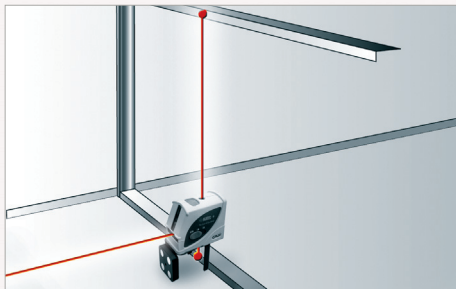

The self leveling system and magnetically dampened compensator provides a quick and easy set up each and every time.

- **Compensator lock protects instrument during transport and storage**
- **Swivel Top Universal Mount provides for use on standard tripod, over the track, on the wall or directly on the floor**
- **Automatic shut off after 1-hour**
- **Out of level warning alerts user to changes in instrument position**
- **Accurate to +/- 1/8" or 1mm**

Ideal for indoor application, such as partitions, aligning and point transfer

SPECIFICATIONS	Item No. 1-16729
Range	Up to 100 ft. (30 m)
Accuracy	±1/8" at 50 ft. (±1 mm at 5 m)
Self-leveling range	± 4.5°
Plumb	Front, left, right, floor to ceiling
Power	3 x AA batteries
Battery life	18 hrs.
IP class	IP54
Weight w/o batteries, mount	0.74 lbs. (335 g)
Size	4"x 4.6"x 2.3" (102 x 117 x 60 mm)
Warranty	1 Year Over-the-Counter Warranty

Agatec PL3 3-Beam Laser Level: Plumb up, Plumb down and 90° reference beam

The Agatec PL3 has three 90° beams for simultaneous plumb and level reference points. The unit is self-leveling, with an out-of-level blinking beam alert to prevent costly errors.

The plumb beam is ideal for floor to-ceiling point transfer, as for carpentry, framing, and electrical installation.

- **Easy to operate, one button tool**
- **High visibility beams, bright and clear even at long distances**
- **Automatic shut-off after 1 hour**
- **With universal mount for a wide variety of laser uses**
- **Compensator lock protects laser during transport and storage**