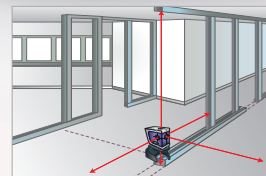

Agatec PL5 5-Beam Plumb, Level and Squaring Laser.

The Agatec PL5 5-Beam Laser produces 5 crisp and clear laser reference points each at 90° to each other, making it the perfect choice for any plumb, level, or squaring application.

The self leveling system and magnetically dampened compensator provides a quick and easy set up each and every time.

- **Compensator lock protects instrument during transport and storage**
- **Swivel Top Universal Mount provides for use on standard tripod, over the track, on the wall or directly on the floor**
- **Automatic shut off after 1-hour**
- **Out of level warning alerts user to changes in instrument position**
- **Accurate to +/- 1/8" or 1mm**

Agatec PL3 3-Beam Laser Level: Plumb up, Plumb down and 90° reference beam

The Agatec PL3 has three 90° beams for simultaneous plumb and level reference points. The unit is self-leveling, with an out-of-level blinking beam alert to prevent costly errors.

The plumb beam is ideal for floor to-ceiling point transfer, as for carpentry, framing, and electrical installation.

- **Easy to operate, one button tool**
- **High visibility beams, bright and clear even at long distances**
- **Automatic shut-off after 1 hour**
- **With universal mount for a wide variety of laser uses**
- **Compensator lock protects laser during transport and storage**