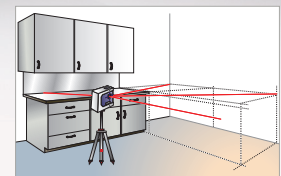

Agatec PL5 5-Beam Plumb, Level and Squaring Laser.

The Agatec PL5 5-Beam Laser produces 5 crisp and clear laser reference points each at 90° to each other, making it the perfect choice for any plumb, level, or squaring application.

The self leveling system and magnetically dampened compensator provides a quick and easy set up each and every time.

- **Compensator lock protects instrument during transport and storage**
- **Swivel Top Universal Mount provides for use on standard tripod, over the track, on the wall or directly on the floor**
- **Automatic shut off after 1-hour**
- **Out of level warning alerts user to changes in instrument position**
- **Accurate to +/- 1/8" or 1mm**

Ideal for indoor application, such as partitions, aligning and point transfer

SPECIFICATIONS	Item No. 1-16729
Range	Up to 100 ft. (30 m)
Accuracy	±1/8" at 50 ft. (±1 mm at 5 m)
Self-leveling range	± 4.5°
Plumb	Front, left, right, floor to ceiling
Power	3 x AA batteries
Battery life	18 hrs.
IP class	IP54
Weight w/o batteries, mount	0.74 lbs. (335 g)
Size	4"x 4.6"x 2.3" (102 x 117 x 60 mm)
Warranty	1 Year Over-the-Counter Warranty

Agatec PL3 3-Beam Laser Level: Plumb up, Plumb down and 90° reference beam

The Agatec PL3 has three 90° beams for simultaneous plumb and level reference points. The unit is self-leveling, with an out-of-level blinking beam alert to prevent costly errors.