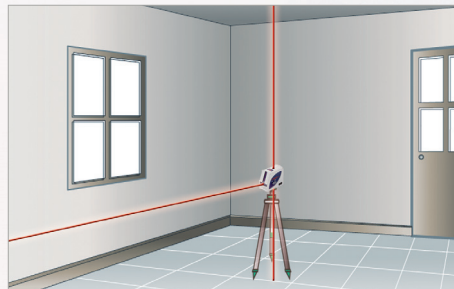

Scope of delivery

Agatec Construction Lasers
2202 North Redmond Road
Jacksonville, AR 72076

Toll Free: (800) 643-9696 - Fax (501) 982-0880
Sales@agatec-na.com - www.agatec-na.com

SPECIFICATIONS

Item No. 1-16715

Range	Up to 100ft (30 m)
Accuracy	±1/8" at 50 ft. (±1 mm at 10 m)
Self-leveling range	± 5°
Plumb	Front, floor to ceiling
Power	3 x AA batteries
Battery life	20 hours
IP	IP54
Weight w/o batteries, mount	0.91 lbs. (415 g)
Size	4" x 4.6" x 2.3" (110 x 57 x 97 mm)
Warranty	1 Year Over-the-Counter Warranty