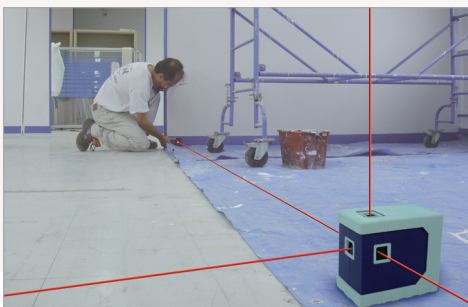

Agatec PL5 5-Beam Plumb, Level and Squaring Laser.

The Agatec PL5 5-Beam Laser produces 5 crisp and clear laser reference points each at 90° to each other, making it the perfect choice for any plumb, level, or squaring application.

The self leveling system and magnetically dampened compensator provides a quick and easy set up each and every time.

- **Compensator lock protects instrument during transport and storage**
- **Swivel Top Universal Mount provides for use on standard tripod, over the track, on the wall or directly on the floor**
- **Automatic shut off after 1-hour**
- **Out of level warning alerts user to changes in instrument position**
- **Accurate to +/- 1/8" or 1mm**

Ideal for indoor application, such as partitions, aligning and point transfer

SPECIFICATIONS	Item No. 1-16729
Range	Up to 100 ft. (30 m)
Accuracy	±1/8" at 50 ft. (±1 mm at 5 m)
Self-leveling range	± 4.5°
Plumb	Front, left, right, floor to ceiling
Power	3 x AA batteries
Battery life	18 hrs.
IP class	IP54
Weight w/o batteries, mount	0.74 lbs. (335 g)
Size	4"x 4.6"x 2.3" (102 x 117 x 60 mm)
Warranty	1 Year Over-the-Counter Warranty

Agatec PL3 3-Beam Laser Level: Plumb up, Plumb down and 90° reference beam

The Agatec PL3 has three 90° beams for simultaneous plumb and level reference points. The unit is self-leveling, with an out-of-level blinking beam alert to prevent costly errors.