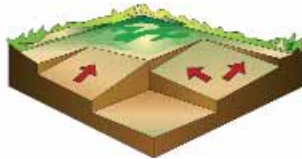

- Front and back Hi-Level-Lo displays.
- Audible tones tell you beam location without watching the display.
- Reception angle:  $\pm 45^\circ$  ( $90^\circ$ ).
- Accuracy of 1/16" (2mm) for fine work or 1/8" (4mm) for standard.
- Remote pick-up range up to 100' / 30m.
- Integrated level vial for marking.

**Recharge Kit Included with both lasers**  
NiCd recharge kit allows you to charge and operate at same time

**Easy-to-Carry Kombo**

- Kombo Kit lets you carry "The System" in one hand.
- Tripod with quick-attach leveling rod, plus carrying bag.
- Rod available in inches, 10ths, or metric.
- Save money when purchased as a package with the laser.

### Easy to Match Slope

You can match slope in both axes, using the laser's manual mode to override self-leveling, or in one axis with the security of cross axis self-leveling.